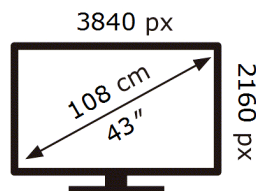

ENERG ⚡

Samsung

QE43LS03FAU

52 kWh/1000h

ABCDEF **G**

114 kWh/1000h

2019/2013