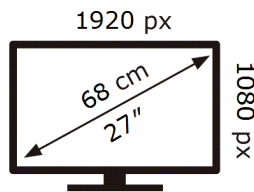

ENERG ⚡

Samsung

S27C312EAU

18 kWh/1000h

2019/2013