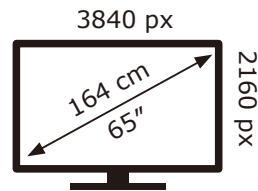

Philips

65OLED909/12

102 kWh/1000h

2019/2013

Philips

65OLED909/12

102 kWh/1000h

2019/2013