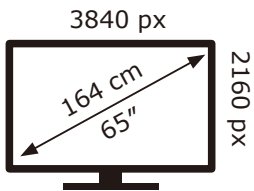

Philips

65OLED909/12

102 kWh/1000h

2019/2013

Philips

65OLED909/12

102 kWh/1000h

2019/2013