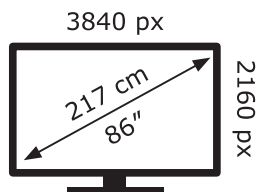

ENERG ⚡

LG Electronics

86QNED913QA

167 kWh/1000h

ABCDEF**G**

322 kWh/1000h

2019/2013