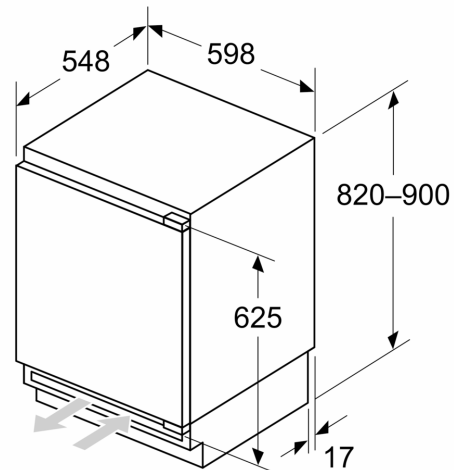

**Series 4, built-under fridge with
freezer section, 82 x 60 cm, flat
hinge
KUL22VFD0**

measurements in mm
Recommended gap dimensions for flat hinges

F	R	X
16-19	0-3	2.5
20	0-1	3
	2-3	2.5
21	0-1	3
	2-3	2.5
22	0	4
	1	3.5
	2-3	3

The gap dimensions recommended in the table must be adhered to in order to ensure that appliance doors do not collide with anything when they are opened, and to avoid causing damage to kitchen units.

Measurements in mm