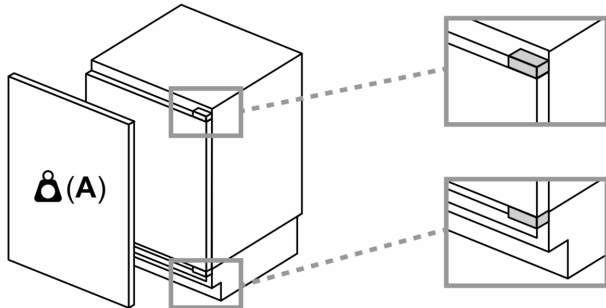

The gap dimensions recommended in the table must be adhered to in order to ensure that appliance doors do not collide with anything when they are opened, and to avoid causing damage to kitchen units.

Measurements in mm

Measurements in mm

A: Substructure height

B: ≥ 560 mm (recommended)

Space for electrical connection next to the appliance on the left or right side

Measurements in mm

A: Air inlet ≥ 200 cm²

Maximal permissible weight of the unit fronts