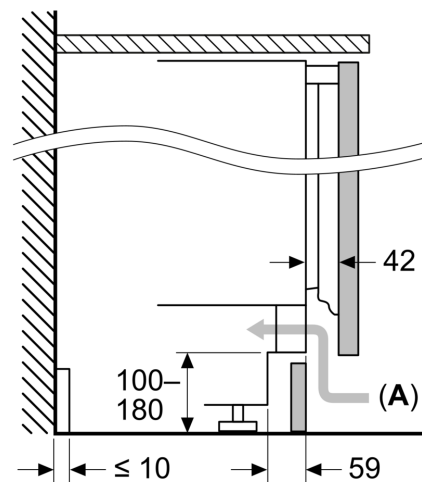

The gap dimensions recommended in the table must be adhered to in order to ensure that appliance doors do not collide with anything when they are opened, and to avoid causing damage to kitchen units.

Measurements in mm

Measurements in mm

A: Substructure height

B: ≥ 560 mm (recommended)

Space for electrical connection next to the appliance on the left or right side

Measurements in mm

A: Air inlet ≥ 200 cm²

Maximal permissible weight of the unit fronts