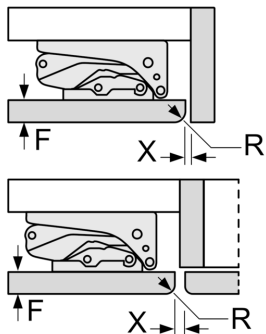

**Series 4, built-under fridge with
freezer section, 82 x 60 cm, flat
hinge
KUL22VFD0**

measurements in mm
Recommended gap dimensions for flat hinges