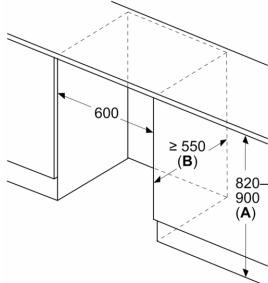

Measurements in mm