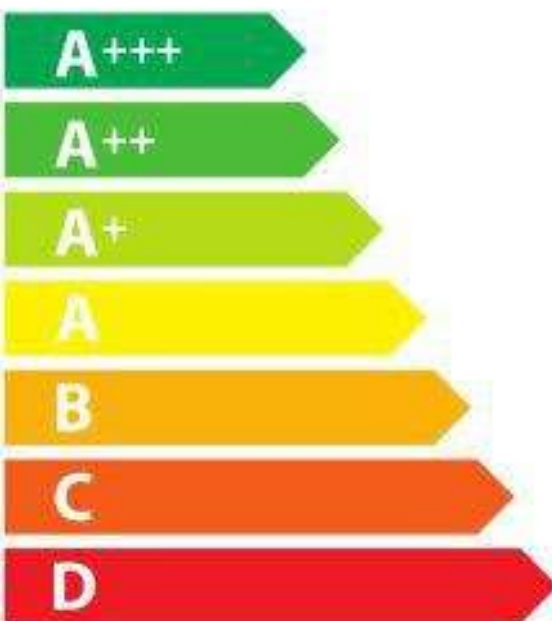

ENERG

енергия · ενέργεια

ELICA

E017EXI-026-001

49

kWh/annum

Icon of a three-leaf plant inside a circle. Below it, the text 'A B C D E F G' is displayed, with 'A' being the largest and most prominent.

Icon of a lit light bulb. Below it, the text 'A B C D E F G' is displayed, with 'A' being the largest and most prominent.

Icon of water dripping from a pipe. Below it, the text 'A B C D E F G' is displayed, with 'C' being the largest and most prominent.

Icon of a speaker with sound waves. Below it, the text '67 dB' is displayed.