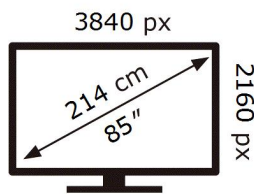

ENERG 

SAMSUNG

QE85LS03BAU

206 kWh/1000h

ABCDEF **G**

348 kWh/1000h

2019/2013