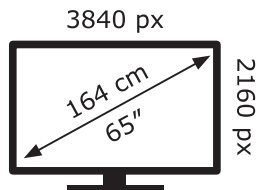

ENERG

LG Electronics

OLED65C21LA

97 kWh/1000h

ABCDEF**G**

193 kWh/1000h

2019/2013