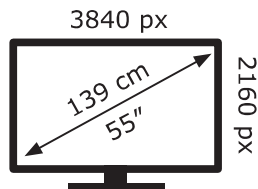

ENERG

LG Electronics

55UP77003LB

85 kWh/1000h

ABCDEF**G**

HDR

109 kWh/1000h

2019/2013