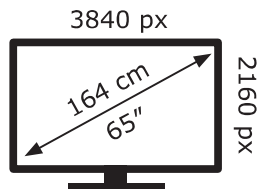

ENERG

LG Electronics

OLED65C11LB

126 kWh/1000h

ABCDEF**G**

222 kWh/1000h

2019/2013