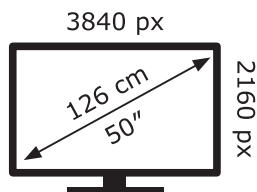

ENERG ⚡

LG Electronics

50UP81003LR

79 kWh/1000h

ABCDEF**G**

102 kWh/1000h

2019/2013