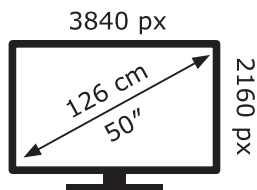

ENERG ⚡

LG Electronics

50NANO753PA

79 kWh/1000h

ABCDEF**G**

102 kWh/1000h

2019/2013