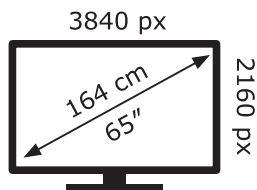

ENERG

LG Electronics

65NANO813PA

91 kWh/1000h

ABCDEF**G**

163 kWh/1000h

2019/2013