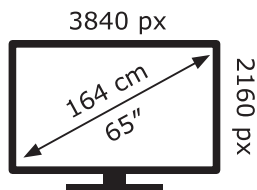

ENERG ⚡

LG Electronics

65UP78003LB

105 kWh/1000h

ABCDEF**G**

137 kWh/1000h

2019/2013