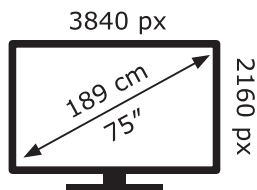

ENERG

LG Electronics

75UP78003LB

141 kWh/1000h

ABCDEF**G**

185 kWh/1000h

2019/2013