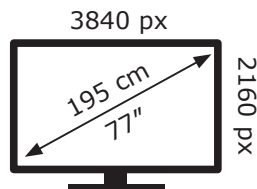

ENERGY

LG Electronics

OLED77GX3LA

164 kWh/1000h

ABCDEF**G**

322 kWh/1000h

2019/2013