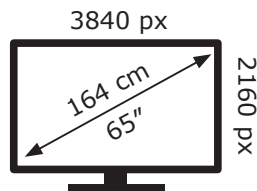

# ENERGY

LG Electronics

65UN80003LA

**133** kWh/1000h

ABCDEF**G**

**155** kWh/1000h

2019/2013