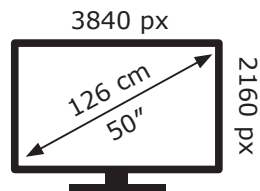

**ENERG** 

**LG Electronics**

50UN74003LB

**85** kWh/1000h

ABCDEF**G**

**102** kWh/1000h

2019/2013