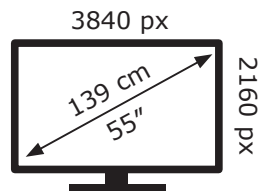

ENERGY

LG Electronics

OLED55CX3LA

106 kWh/1000h

ABCDEF**G**

188 kWh/1000h

2019/2013