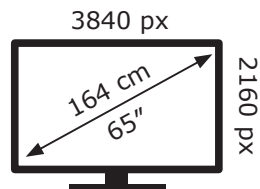

ENERGY

LG Electronics

65NANO803NA

118 kWh/1000h

ABCDEF**G**

156 kWh/1000h

2019/2013