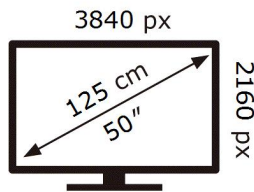

ENERG

SAMSUNG

UE50AU7172U

87 kWh/1000h

ABCDEF **G**

120 kWh/1000h

2019/2013