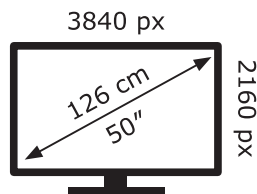

ENERG

LG Electronics

50UQ79003LA

65 kWh/1000h

ABCDEF**G**

97 kWh/1000h

2019/2013